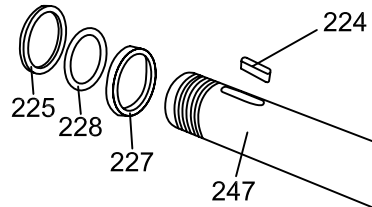

886359

244-1

202

225
228
227

224

247

223

248

217