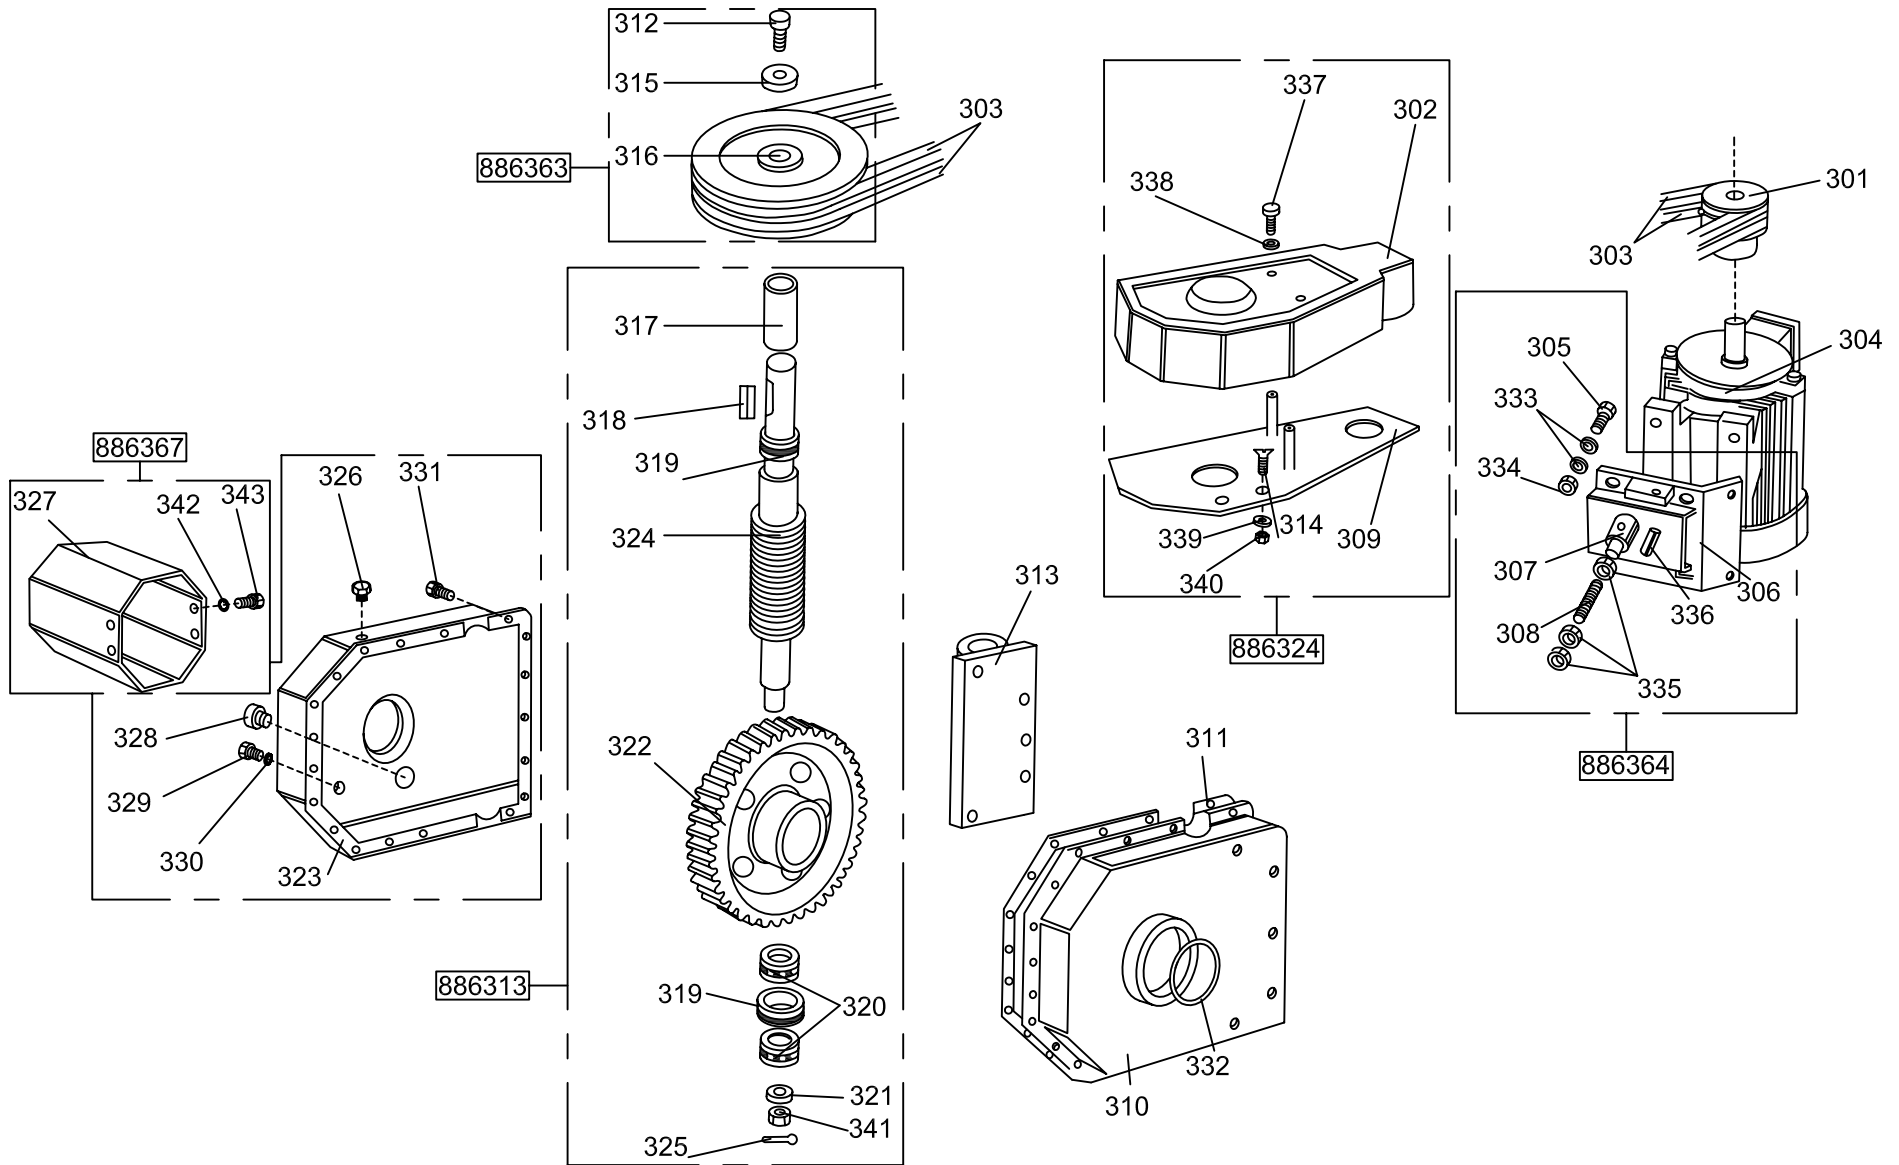

Itemref	Quantity	Title/Name, designation, material, dimension etc			Article No./Reference	
Designed by		Checked by	Approved by-date	File name	Date	Scale
European Distributer: Smit & Smit International BV Molenlei 2 (j + k) 1921 CZ Akersloot The Netherlands, EU				T600		
					Edition dwg n° 6	Sheet