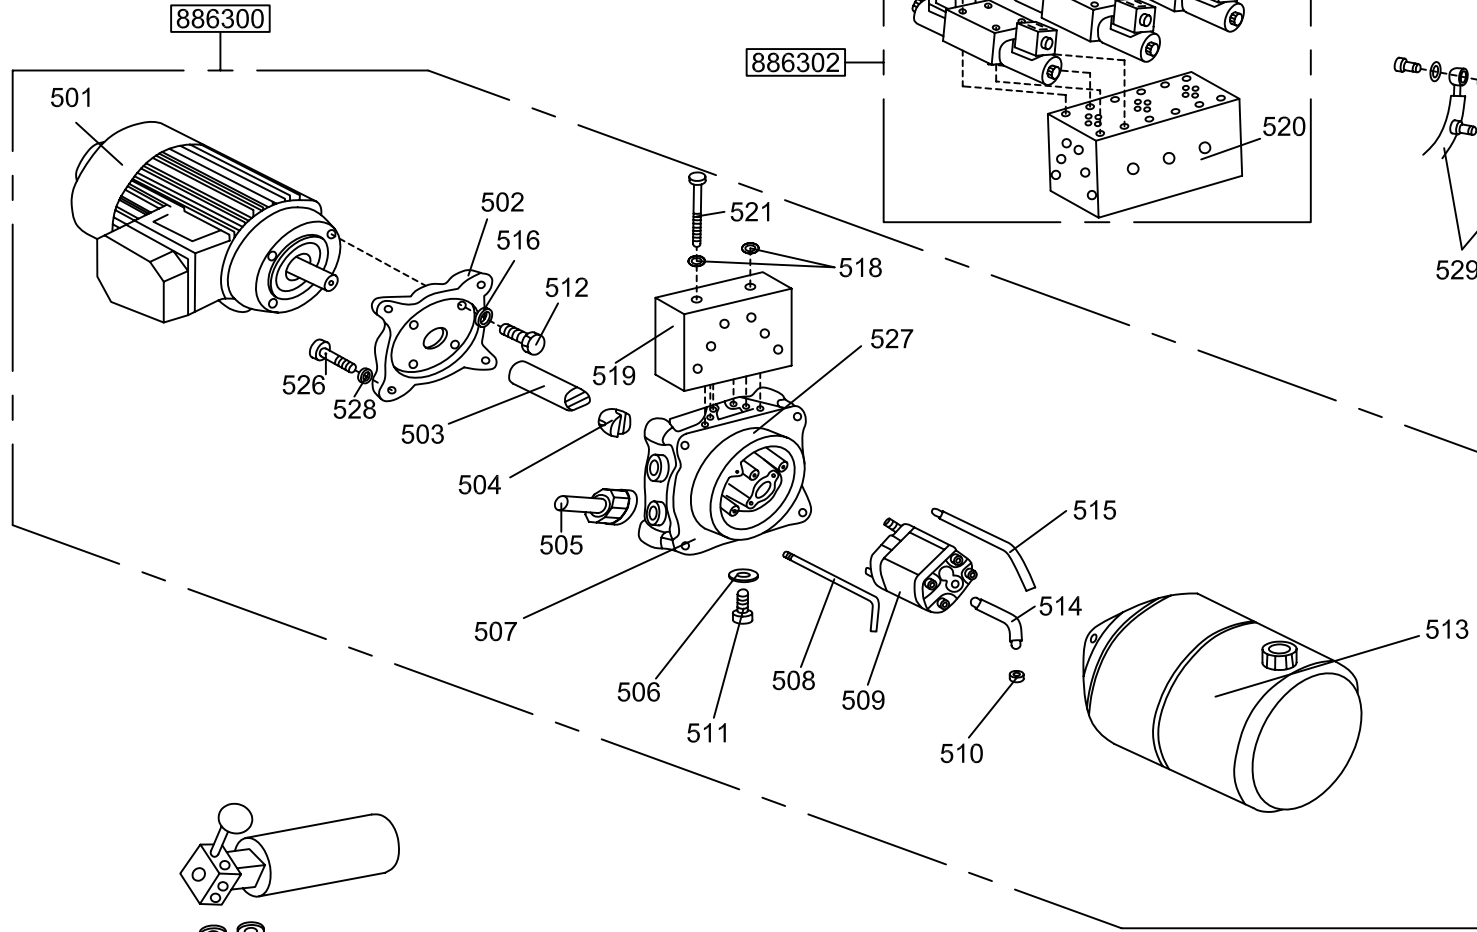

886300

886302