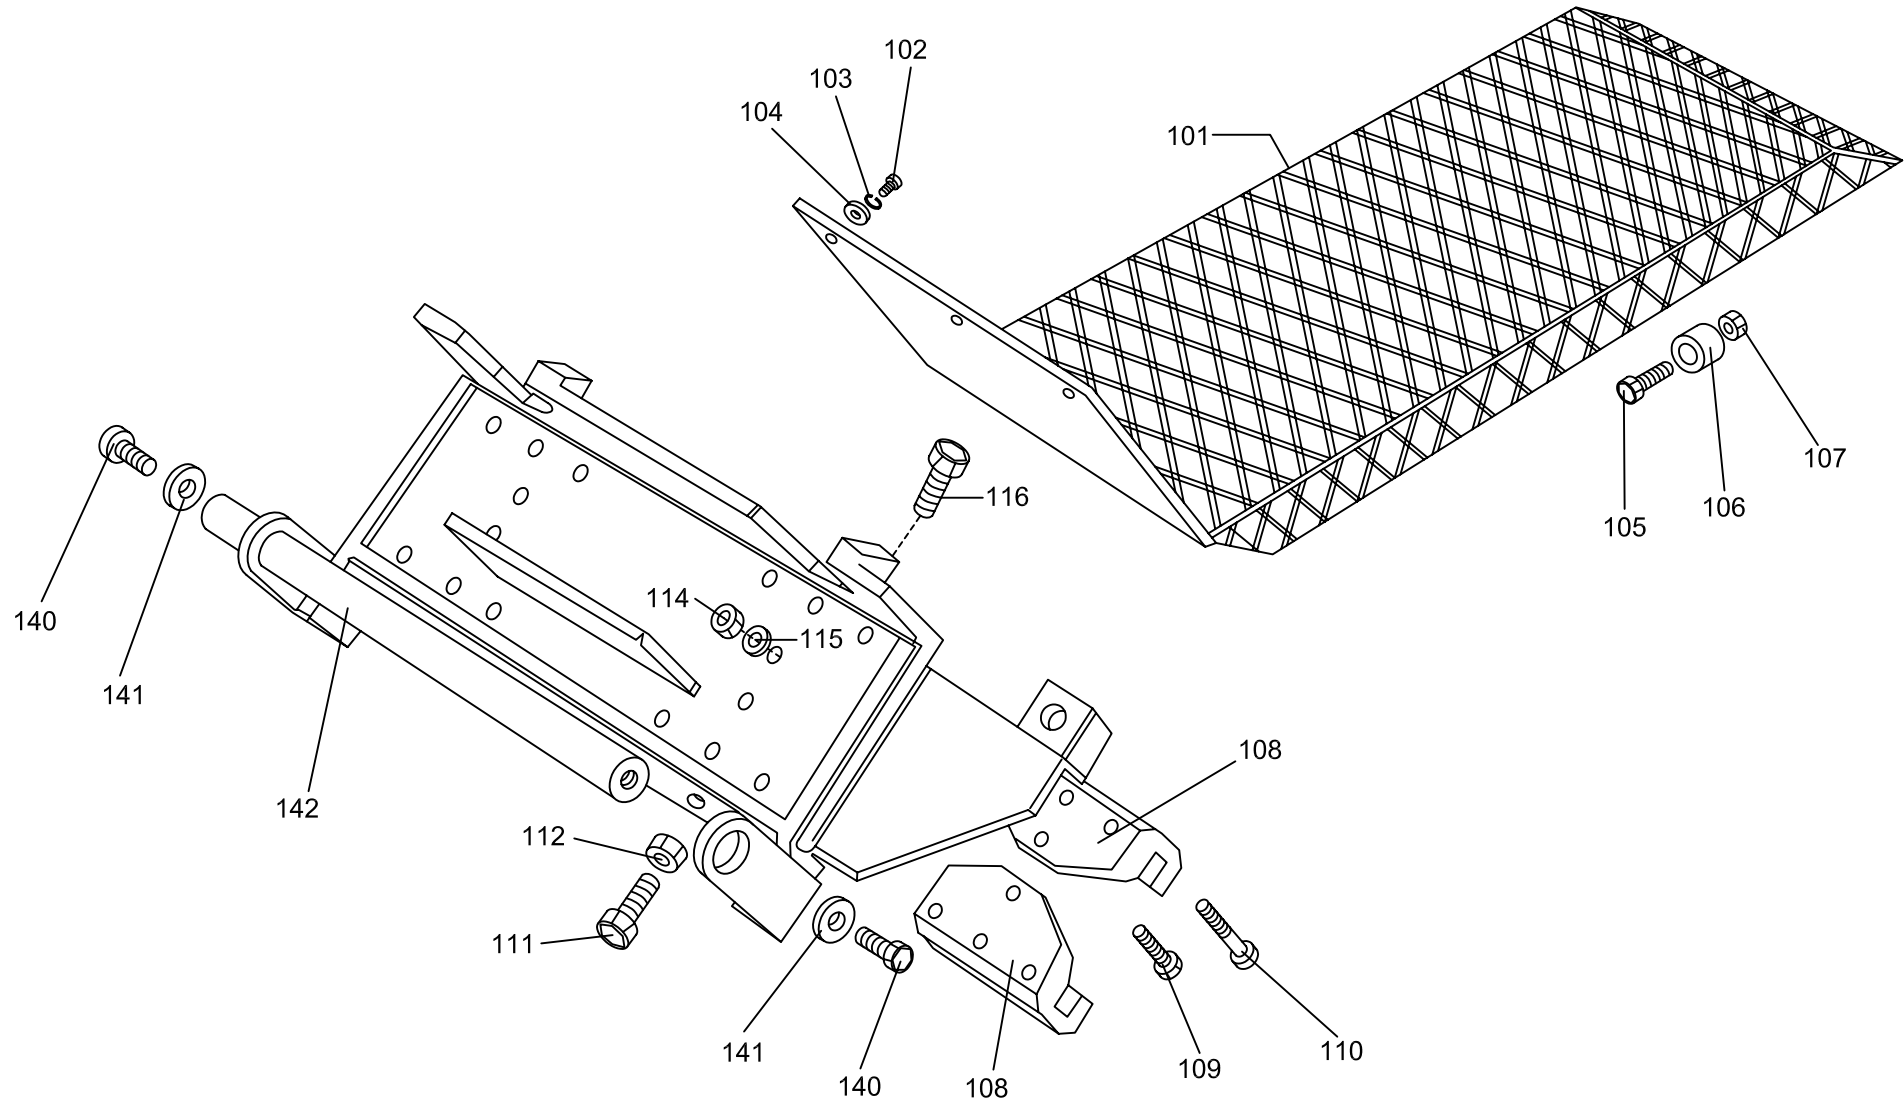

886326

886303

886329

886304

886328

Itemref	Quantity	Title/Name, designation, material, dimension etc			Article No./Reference	
Designed by		Checked by	Approved by-date	File name	Date	Scale
European Distributer: Smit & Smit International BV Molenlei 2 (j + k) 1921 CZ Akersloot The Netherlands, EU				<b>T600</b>		
					Edition <b>dwg n° 2</b>	Sheet