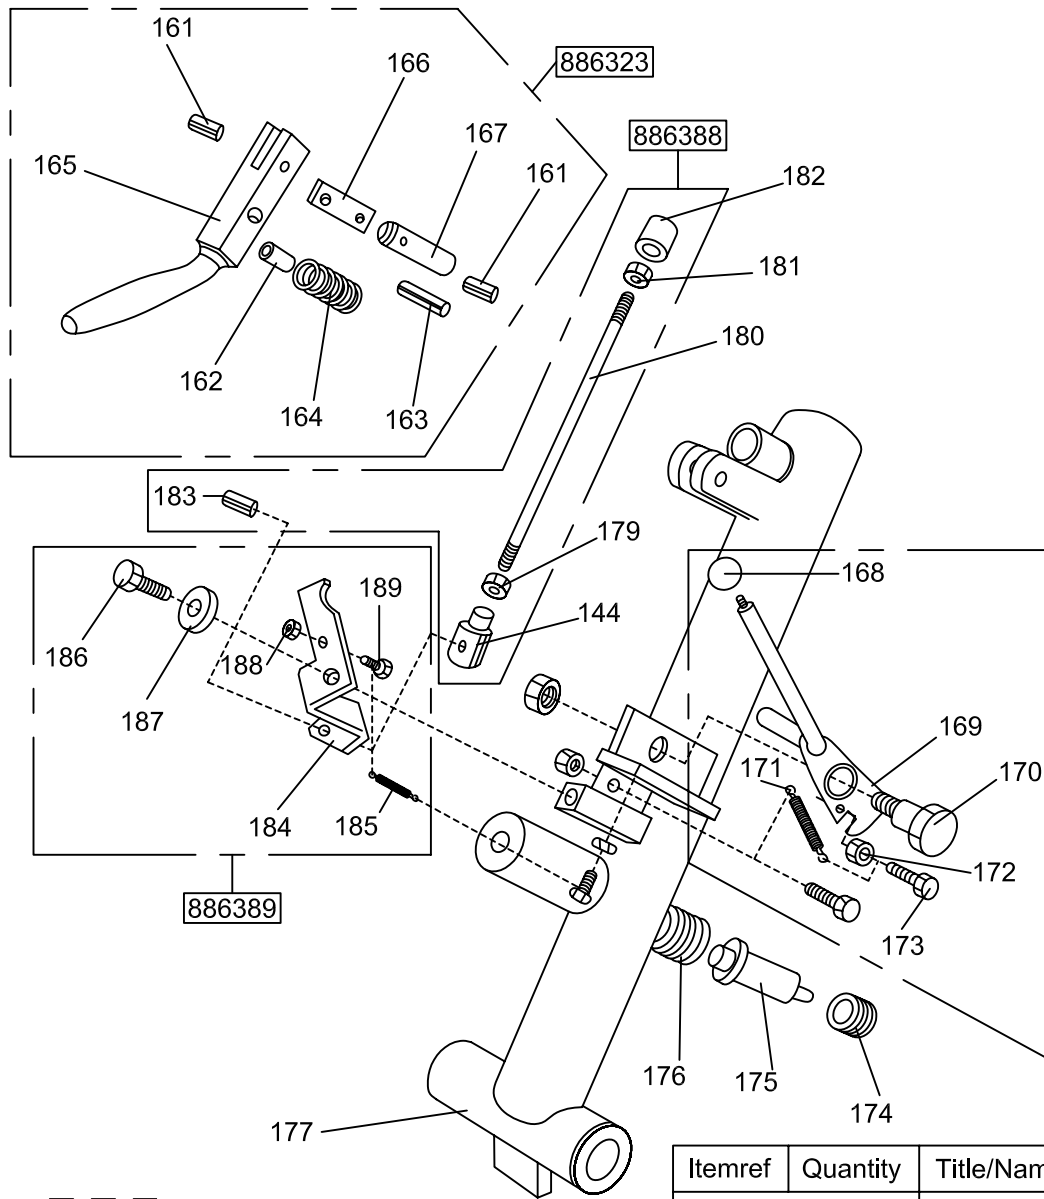

UK

Parts drawing - Truck tyrechanger TyreON T600

DE

Teile Zeichnungen - LKW-Reifenmontiermaschine TyreON T600

TyreON

Itemref	Quantity	Title/Name, designation, material, dimension etc			Article No./Reference	
Designed by		Checked by	Approved by-date	File name	Date	Scale
European Distributer: Smit & Smit International BV Molenlei 2 (j + k) 1921 CZ Akersloot The Netherlands, EU				<b>T600</b>		
				 TyreON	Edition <b>dwg n° 1</b>	Sheet

886326

886303

886329

886304

886328

Itemref	Quantity	Title/Name, designation, material, dimension etc			Article No./Reference	
Designed by		Checked by	Approved by-date	File name	Date	Scale
European Distributer: Smit & Smit International BV Molenlei 2 (j + k) 1921 CZ Akersloot The Netherlands, EU				<b>T600</b>		
					Edition <b>dwg n° 2</b>	Sheet

Itemref	Quantity	Title/Name, designation, material, dimension etc			Article No./Reference	
Designed by		Checked by	Approved by-date	File name	Date	Scale
European Distributer: Smit & Smit International BV Molenlei 2 (j + k) 1921 CZ Akersloot The Netherlands, EU				<b>T600</b>		
				 TyreON	Edition <b>dwg n° 3</b>	Sheet

233

226

220

221

205

236

232

231