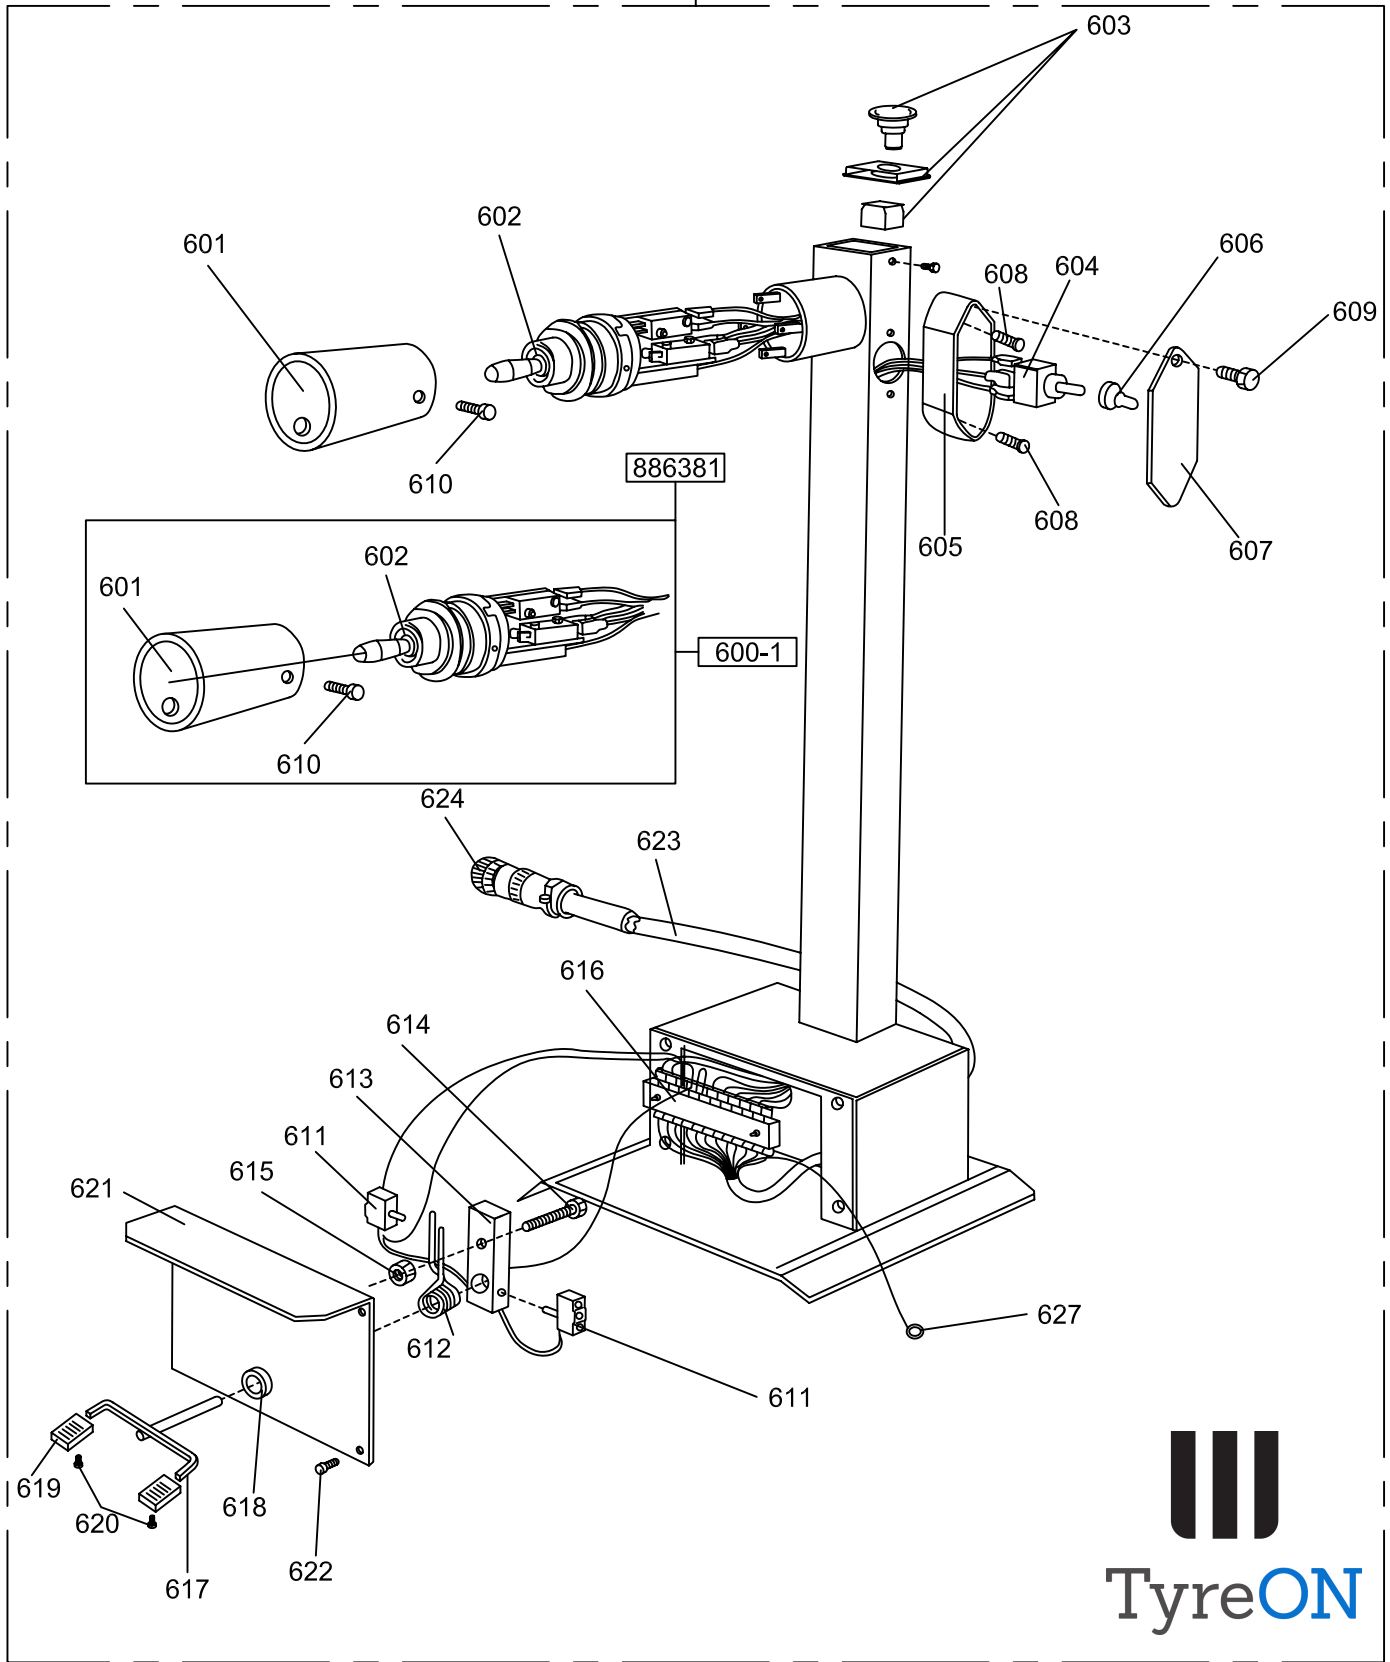

886306

Itemref	Quantity	Title/Name, designation, material, dimension etc	Article No./Reference		
Designed by	Checked by	Approved by-date	File name	Date	Scale
European Distributer: Smit & Smit International BV Molenlei 2 (j + k) 1921 CZ Akersloot The Netherlands, EU			T600		
				Edition dwg n° 8	Sheet