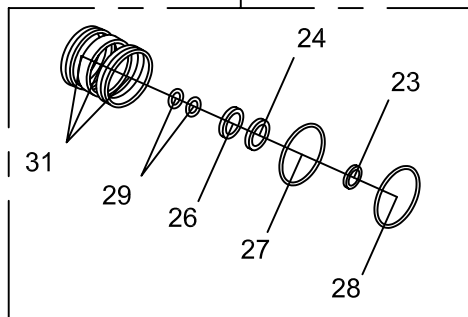

UK

Parts drawing - Truck tyrechanger TyreON T600

DE

Teile Zeichnungen - LKW-Reifenmontiermaschine TyreON T600

TyreON

Itemref	Quantity	Title/Name, designation, material, dimension etc			Article No./Reference	
Designed by		Checked by	Approved by-date	File name	Date	Scale
European Distributer: Smit & Smit International BV Molenlei 2 (j + k) 1921 CZ Akersloot The Netherlands, EU				<b>T600</b>		
				 TyreON	Edition <b>dwg n° 1</b>	Sheet

886326

886303

886329

886304

886328

Itemref	Quantity	Title/Name, designation, material, dimension etc			Article No./Reference	
Designed by		Checked by	Approved by-date	File name	Date	Scale
European Distributer: Smit & Smit International BV Molenlei 2 (j + k) 1921 CZ Akersloot The Netherlands, EU				<b>T600</b>		
					Edition <b>dwg n° 2</b>	Sheet

Itemref	Quantity	Title/Name, designation, material, dimension etc			Article No./Reference	
Designed by		Checked by	Approved by-date	File name	Date	Scale
European Distributer: Smit & Smit International BV Molenlei 2 (j + k) 1921 CZ Akersloot The Netherlands, EU				<b>T600</b>		
				 TyreON	Edition <b>dwg n° 3</b>	Sheet