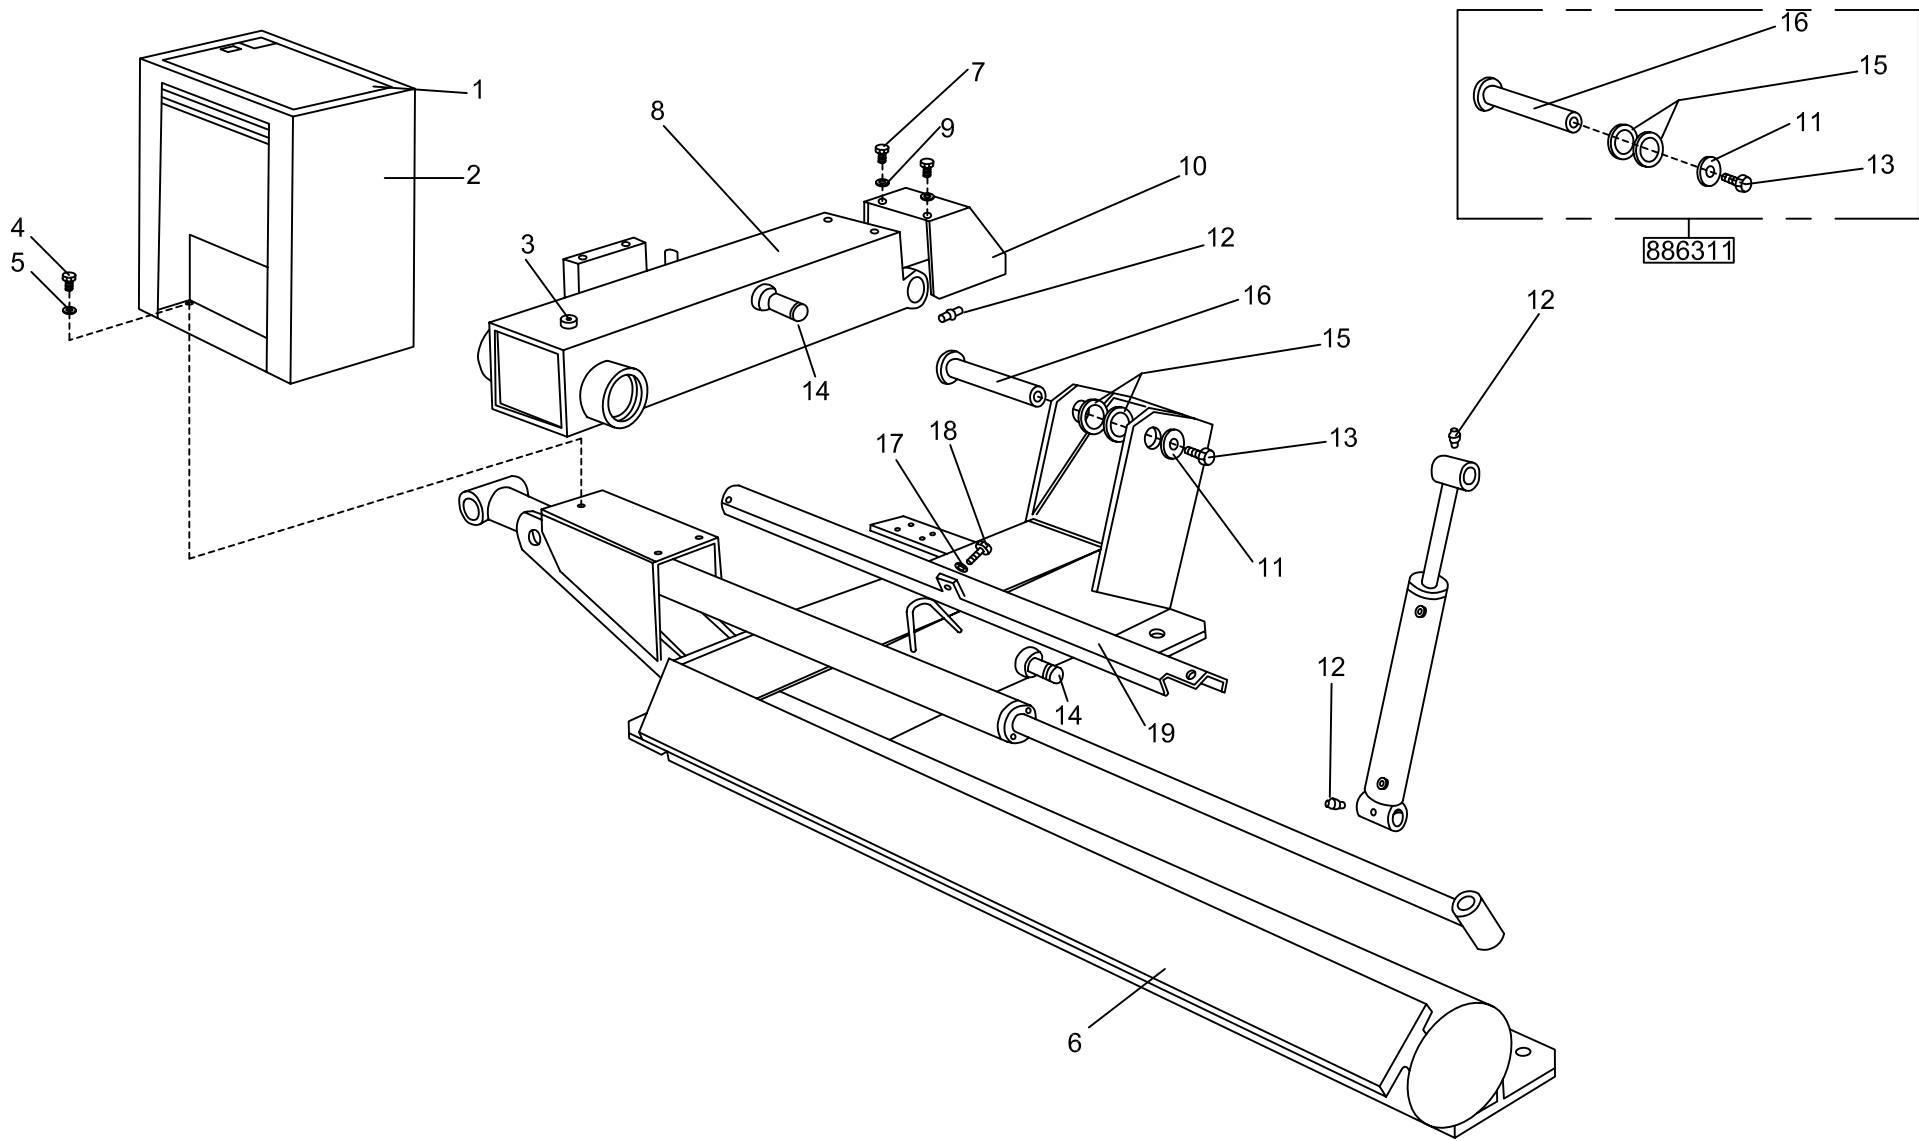

UK

Parts drawing - Truck tyrechanger TyreON T600

DE

Teile Zeichnungen - LKW-Reifenmontiermaschine TyreON T600

TyreON

Itemref	Quantity	Title/Name, designation, material, dimension etc			Article No./Reference	
Designed by		Checked by	Approved by-date	File name	Date	Scale
European Distributer: Smit & Smit International BV Molenlei 2 (j + k) 1921 CZ Akersloot The Netherlands, EU				<b>T600</b>		
				 TyreON	Edition <b>dwg n° 1</b>	Sheet