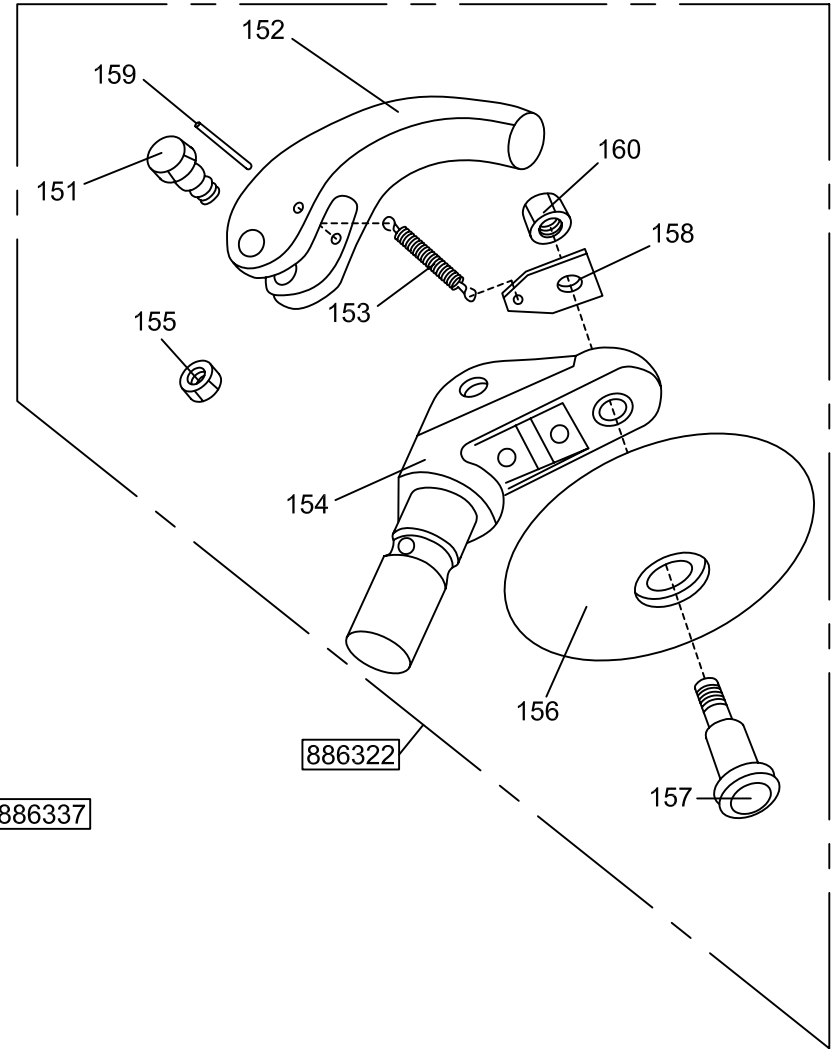

UK

Parts drawing - Truck tyrechanger TyreON T600

DE

Teile Zeichnungen - LKW-Reifenmontiermaschine TyreON T600

TyreON

Itemref	Quantity	Title/Name, designation, material, dimension etc			Article No./Reference	
Designed by		Checked by	Approved by-date	File name	Date	Scale
European Distributer: Smit & Smit International BV Molenlei 2 (j + k) 1921 CZ Akersloot The Netherlands, EU				<b>T600</b>		
				 TyreON	Edition <b>dwg n° 1</b>	Sheet

886326

886303

886329

886304

886328

Itemref	Quantity	Title/Name, designation, material, dimension etc			Article No./Reference	
Designed by		Checked by	Approved by-date	File name	Date	Scale
European Distributer: Smit & Smit International BV Molenlei 2 (j + k) 1921 CZ Akersloot The Netherlands, EU				<b>T600</b>		
					Edition <b>dwg n° 2</b>	Sheet

Itemref	Quantity	Title/Name, designation, material, dimension etc			Article No./Reference	
Designed by		Checked by	Approved by-date	File name	Date	Scale
European Distributer: Smit & Smit International BV Molenlei 2 (j + k) 1921 CZ Akersloot The Netherlands, EU				<b>T600</b>		
				 TyreON	Edition <b>dwg n° 3</b>	Sheet

886337

886322

Itemref	Quantity	Title/Name, designation, material, dimension etc			Article No./Reference	
Designed by		Checked by	Approved by-date	File name	Date	Scale
European Distributer: Smit & Smit International BV Molenlei 2 (j + k) 1921 CZ Akersloot The Netherlands, EU				<b>T600</b>		
				TyreON	Edition <b>dwg n° 4</b>	Sheet