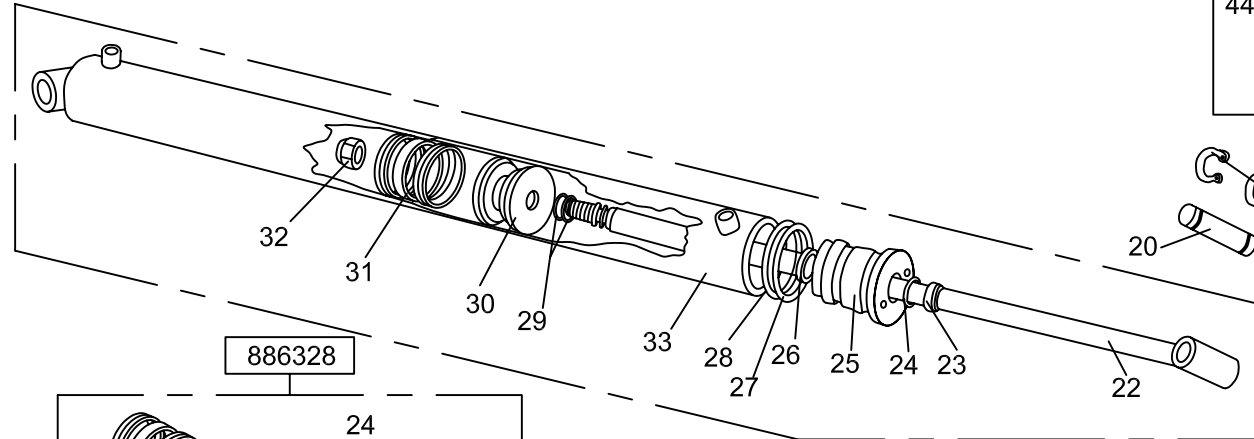

UK

Parts drawing - Truck tyrechanger TyreON T600

DE

Teile Zeichnungen - LKW-Reifenmontiermaschine TyreON T600

TyreON

Itemref	Quantity	Title/Name, designation, material, dimension etc			Article No./Reference	
Designed by		Checked by	Approved by-date	File name	Date	Scale
European Distributer: Smit & Smit International BV Molenlei 2 (j + k) 1921 CZ Akersloot The Netherlands, EU				<b>T600</b>		
				 TyreON	Edition <b>dwg n° 1</b>	Sheet

886326

886303

886329

886304

886328

Itemref	Quantity	Title/Name, designation, material, dimension etc			Article No./Reference	
Designed by		Checked by	Approved by-date	File name	Date	Scale
European Distributer: Smit & Smit International BV Molenlei 2 (j + k) 1921 CZ Akersloot The Netherlands, EU				<b>T600</b>		
					Edition <b>dwg n° 2</b>	Sheet

Itemref	Quantity	Title/Name, designation, material, dimension etc			Article No./Reference	
Designed by		Checked by	Approved by-date	File name	Date	Scale
European Distributer: Smit & Smit International BV Molenlei 2 (j + k) 1921 CZ Akersloot The Netherlands, EU				<b>T600</b>		
				 TyreON	Edition <b>dwg n° 3</b>	Sheet